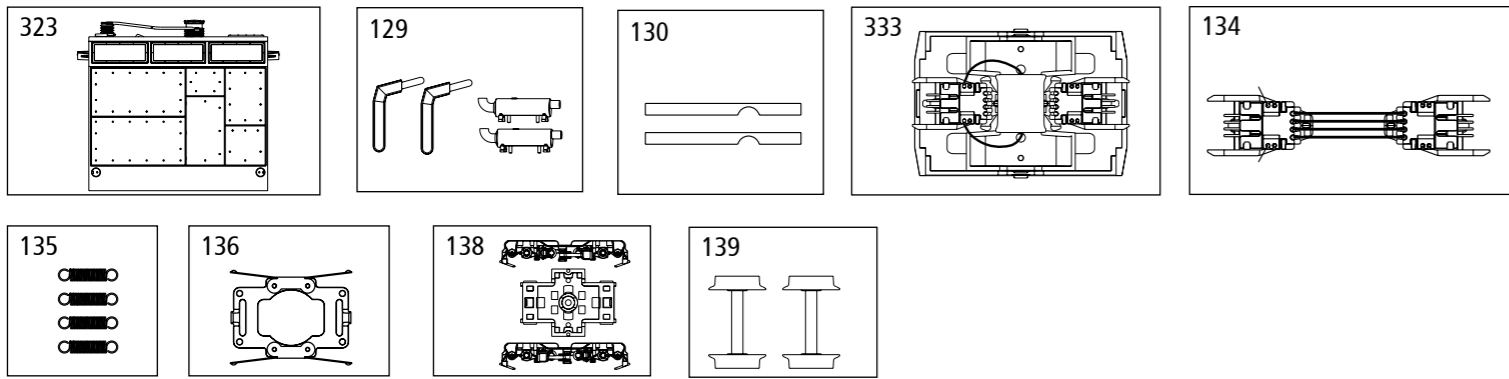

Antriebscontainer Diesel / Powered Container diesel / Contenant Drive / 短卡